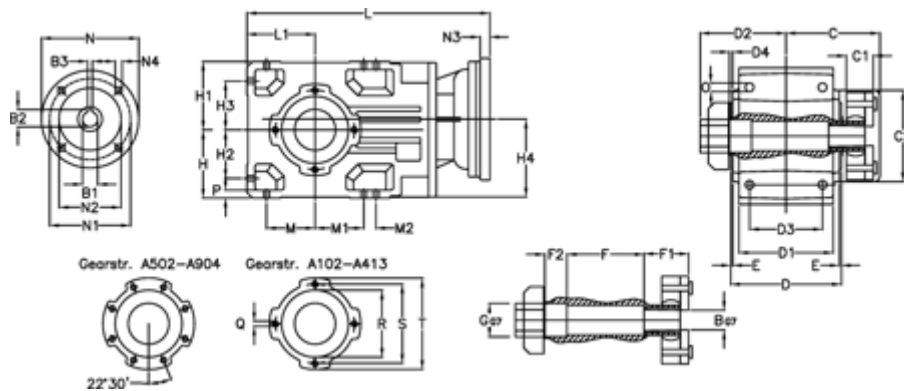

Article number: 29600207996130
 Description: Bevel helical gearbox
 A202QF25-79,9-P80B5

Measures

B = 25	D1 = 110	F2 = 36	L = 325.5	N3 = -
B1 = 19	D2 = 60	G = 32	L1 = 80	N4 = M10x12
B2 = 21.8	D3 = 90	GA = 14,5 NM	M = 60.0	O = 9.5
B3 = 6	d4 = 4.5	H = 80	M1 = 60.0	P = 9
C = 89.5	Description = A202QF-xx-P80 B5	H1 = 80	M2 = -	Q = M8x15
C1 = 23	E = 3.0	H2 = 60.0	N = 200	R = 95
C2 = 72.0	F = 77.5	H3 = 60.0	N1 = 165	S = 115
D = 136	F1 = 36.0	H4 = 93.0	N2 = 130	T = 140